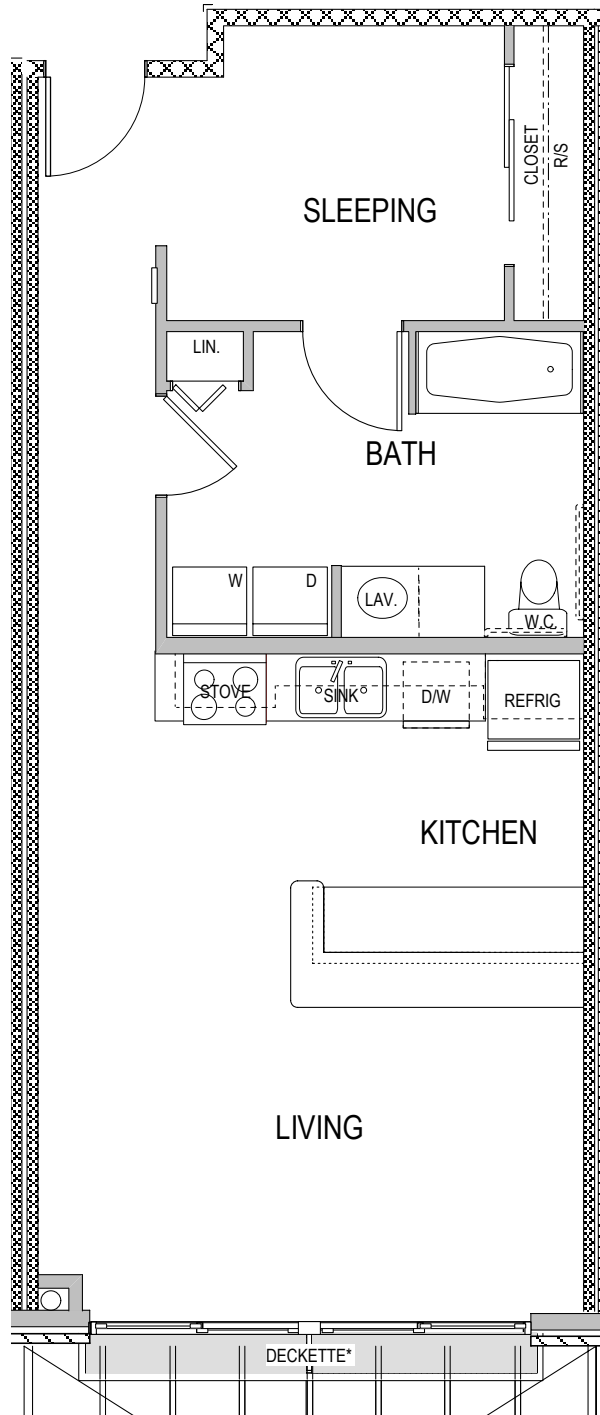

TYPE SIX

Accessible Unit

APPROX. 675 SQ. FT.
UNITS 307,407

*Deckettte on unit 307 only.

SCALE:

In our continuing effort to improve design and function, we reserve the right to modify or change plans, specifications, features and design without notice.