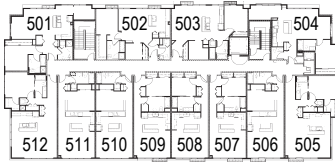

TYPE SIX

Accessible Unit

APPROX. 675 SQ. FT.
UNITS 307,407

*Deckettte on unit 307 only.

SCALE:

In our continuing effort to improve design and function, we reserve the right to modify or change plans, specifications, features and design without notice.