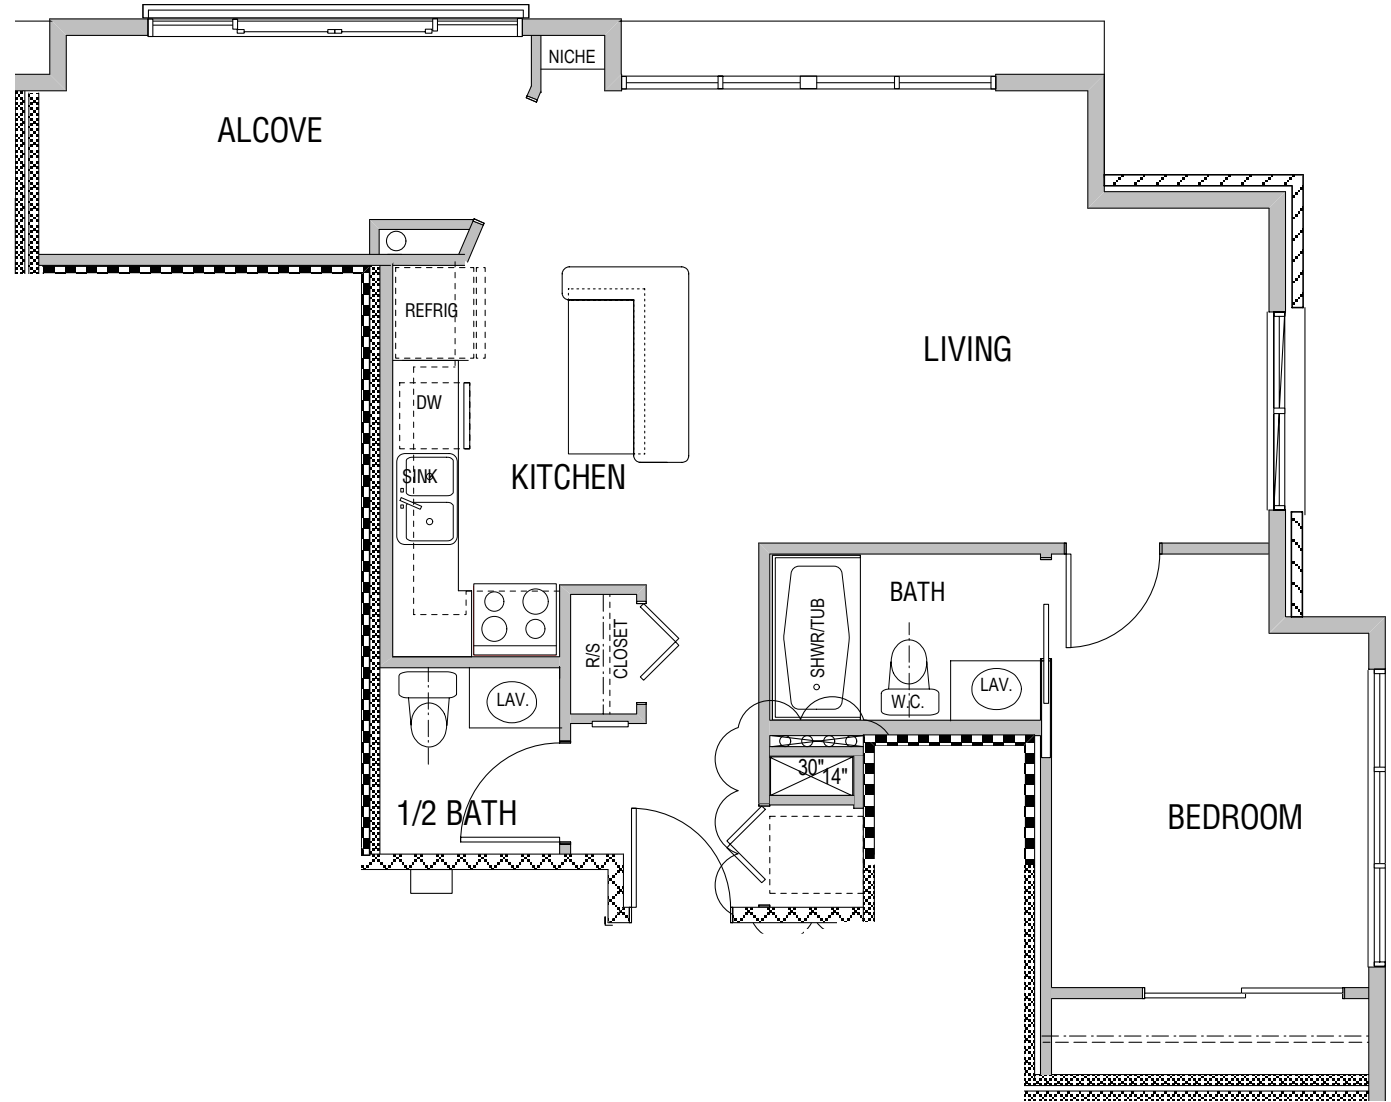

3110 Woburn St. Suite 105 Bellingham, WA 98225 | (360) 820-2000 | DrakeBuilding.com

TYPE FOUR

APPROX. 773 SQ. FT.
UNITS 304,404,504

SCALE:

In our continuing effort to improve design and function, we reserve the right to modify or change plans, specifications, features and design without notice.