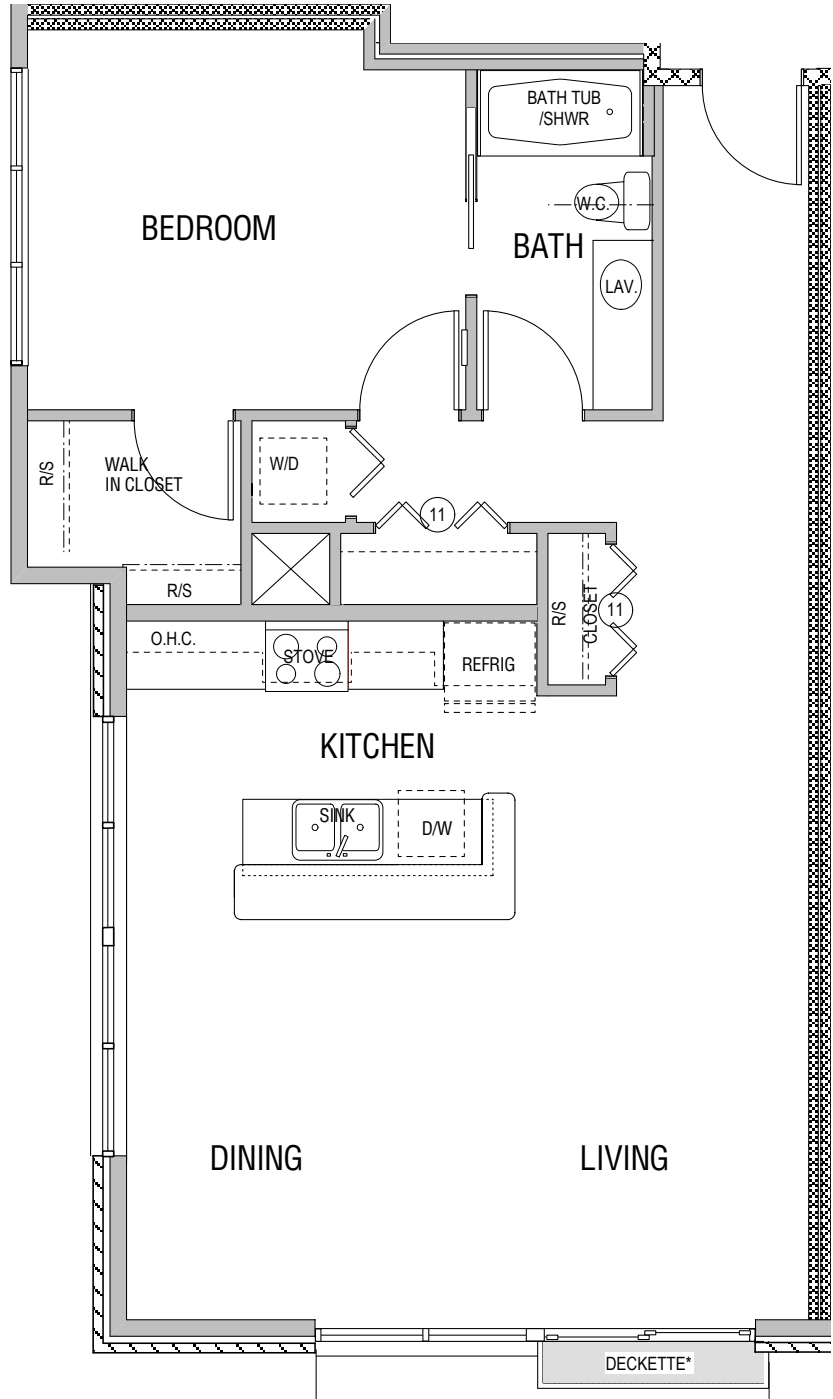

TYPE THREE A

APPROX. 871 SQ. FT.
UNITS 312, 412, 512

*Deckettes on units 312 and 412 only.

SCALE:

In our continuing effort to improve design and function, we reserve the right to modify or change plans, specifications, features and design without notice.