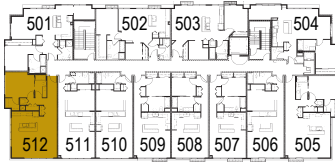

TYPE THREE A

APPROX. 871 SQ. FT.
UNITS 312, 412, 512

*Deckettes on units 312 and 412 only.

SCALE:

In our continuing effort to improve design and function, we reserve the right to modify or change plans, specifications, features and design without notice.