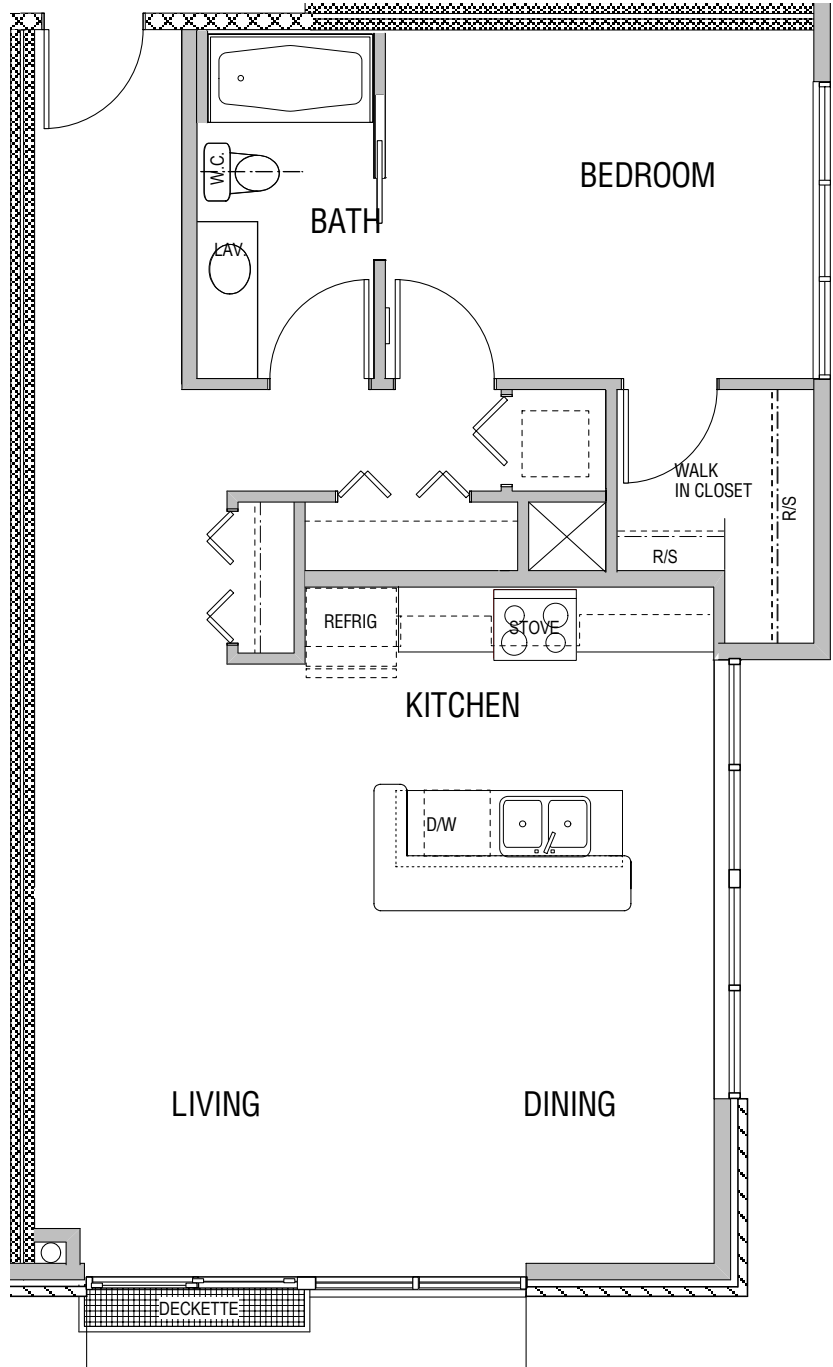

TYPE THREE

APPROX. 872 SQ. FT.
UNITS 305, 405, 505

*Deckettes on units 305 and 505 only.

SCALE:

In our continuing effort to improve design and function, we reserve the right to modify or change plans, specifications, features and design without notice.