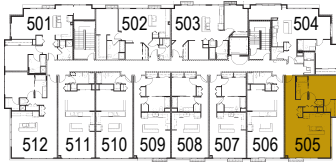

TYPE THREE

APPROX. 872 SQ. FT.
UNITS 305, 405, 505

*Deckettes on units 305 and 505 only.

SCALE:

In our continuing effort to improve design and function, we reserve the right to modify or change plans, specifications, features and design without notice.