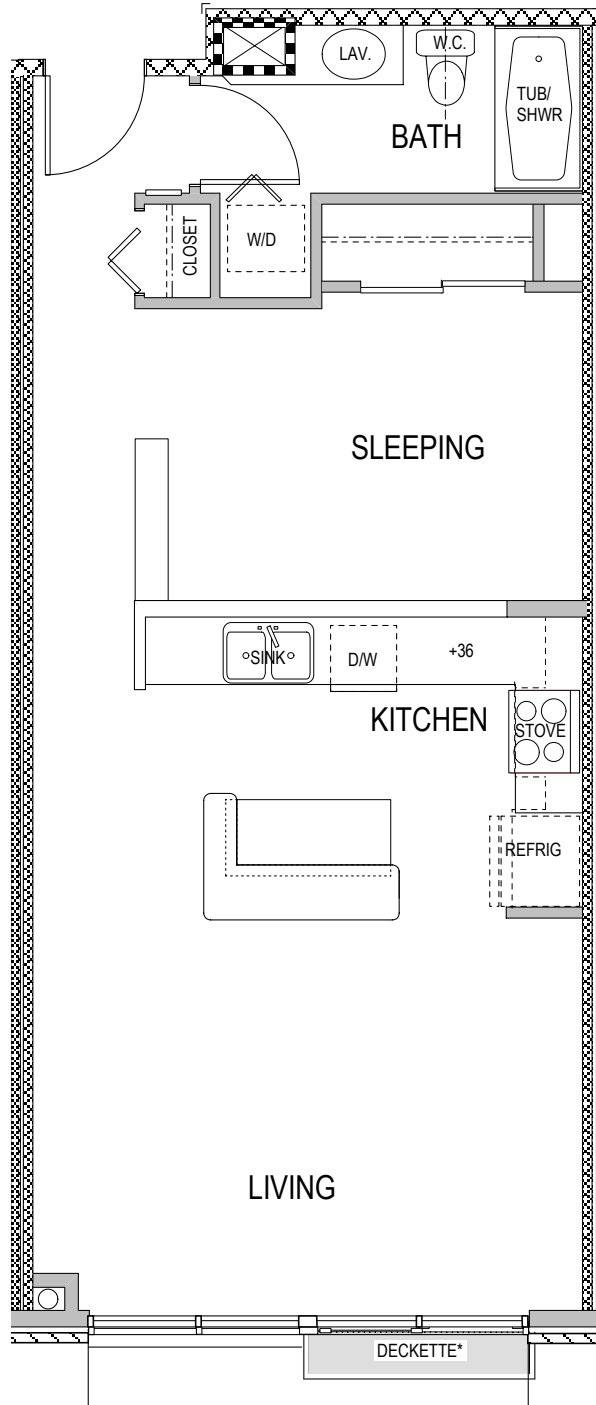

TYPE ONE

APPROX. 675 SQ. FT.

UNITS 306, 310, 311, 406, 410, 411, 506, 510, 511

*Deckettes on units 306, 310, 311, 410, 411, and 506 only.

SCALE:

In our continuing effort to improve design and function, we reserve the right to modify or change plans, specifications, features and design without notice.